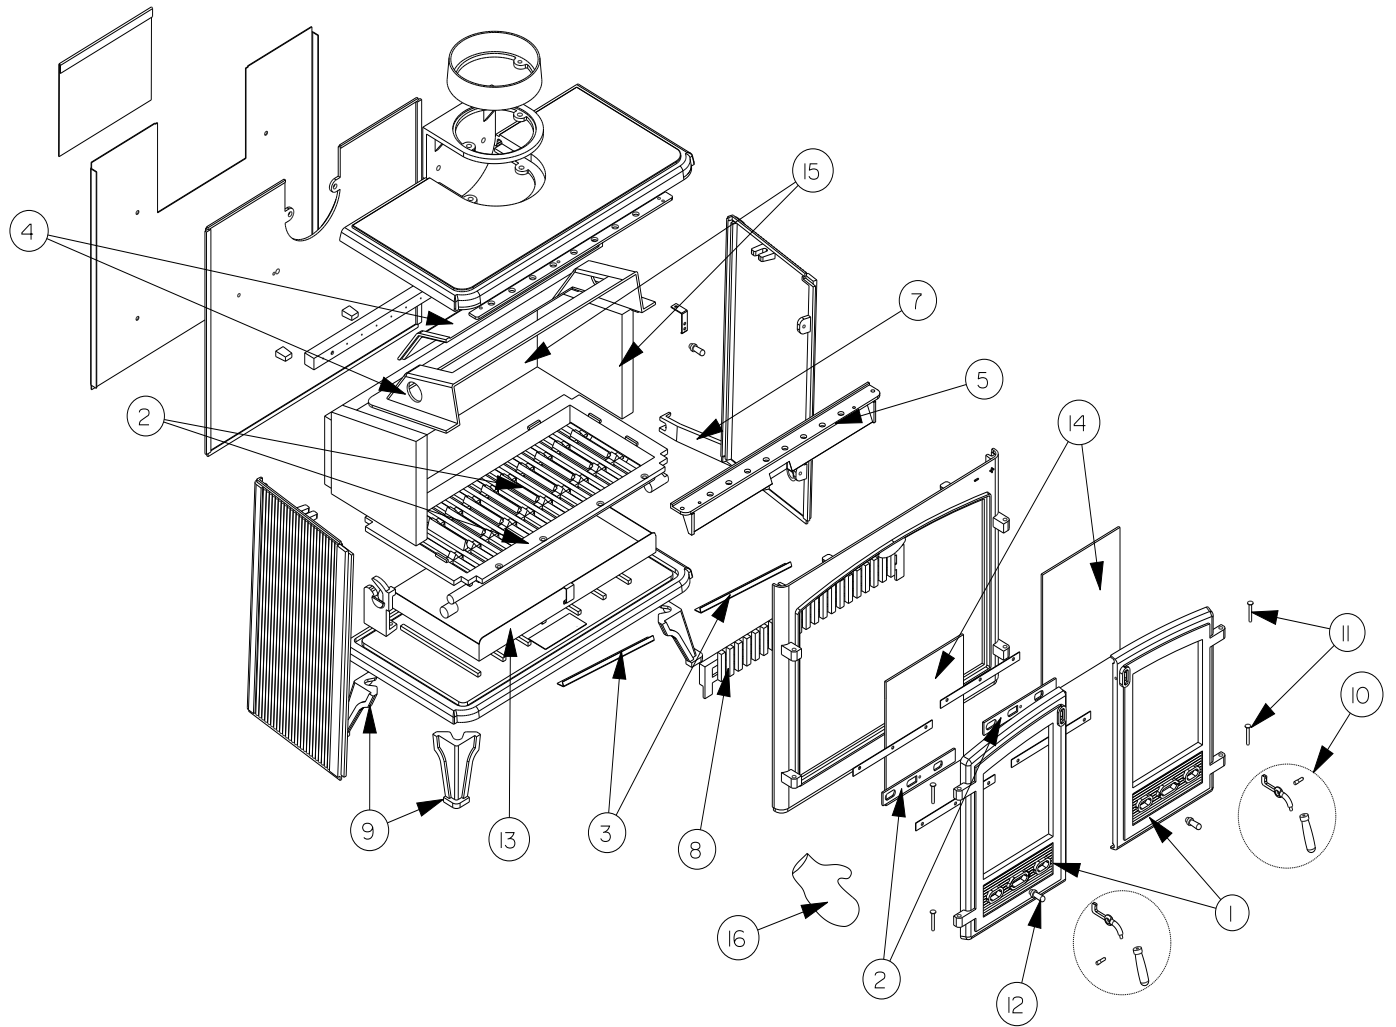

WESTCOTT 12kW

WESTCOTT 12kW STOVE - SPARE PARTS

Item	Description	Part No
1	Door Accessory Pack (x1 LH, x1 RH)	MF09001
2	Grate Accessory Pack (incl Grate Outer, x10 Grate bars)	MF09002
3	Adjustable Grate Plate	MF09003
4	Baffle Plate Accessory Pack	MF09004
5	Air Wash Deflector Plate	3011015
6	Primary Air Slide	MF09006
7	Grate/Ashpan Operating Tool	MF09007
8	Front Bar (Log bar)	MF09008
9	Legs Accessory Pack (x2 off)	MF09009
10	Door Handle Accessory Pack (x1 steel, x1 black finish)	MF09010
11	Hinge Pins (x2 off)	MF09035
12	Air slide knob Accessory Pack (x1 steel, x1 black finish)	MF09011
13	Ash Pan	MF09012
14	Door Glass Accessory Pack (includes clips)	MF09013
15	Heat Bricks Accessory Pack (x2 side bricks, x2 rear bricks)	MF09014
16	Mitten	MF09036